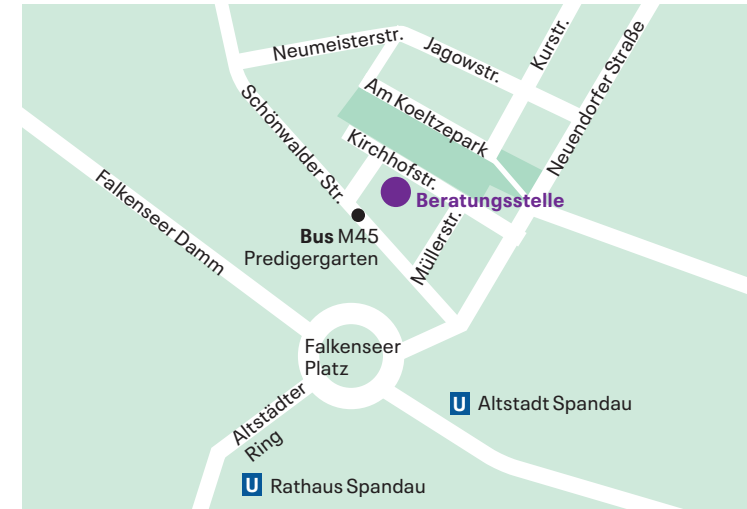

### You can reach us at Spandau Mitte:

Phone number: 030 3361429

Kirchhofstraße 30, yard, 3rd floor | 13585 Berlin

**Station:** Bus number 45 stop Predigergarten